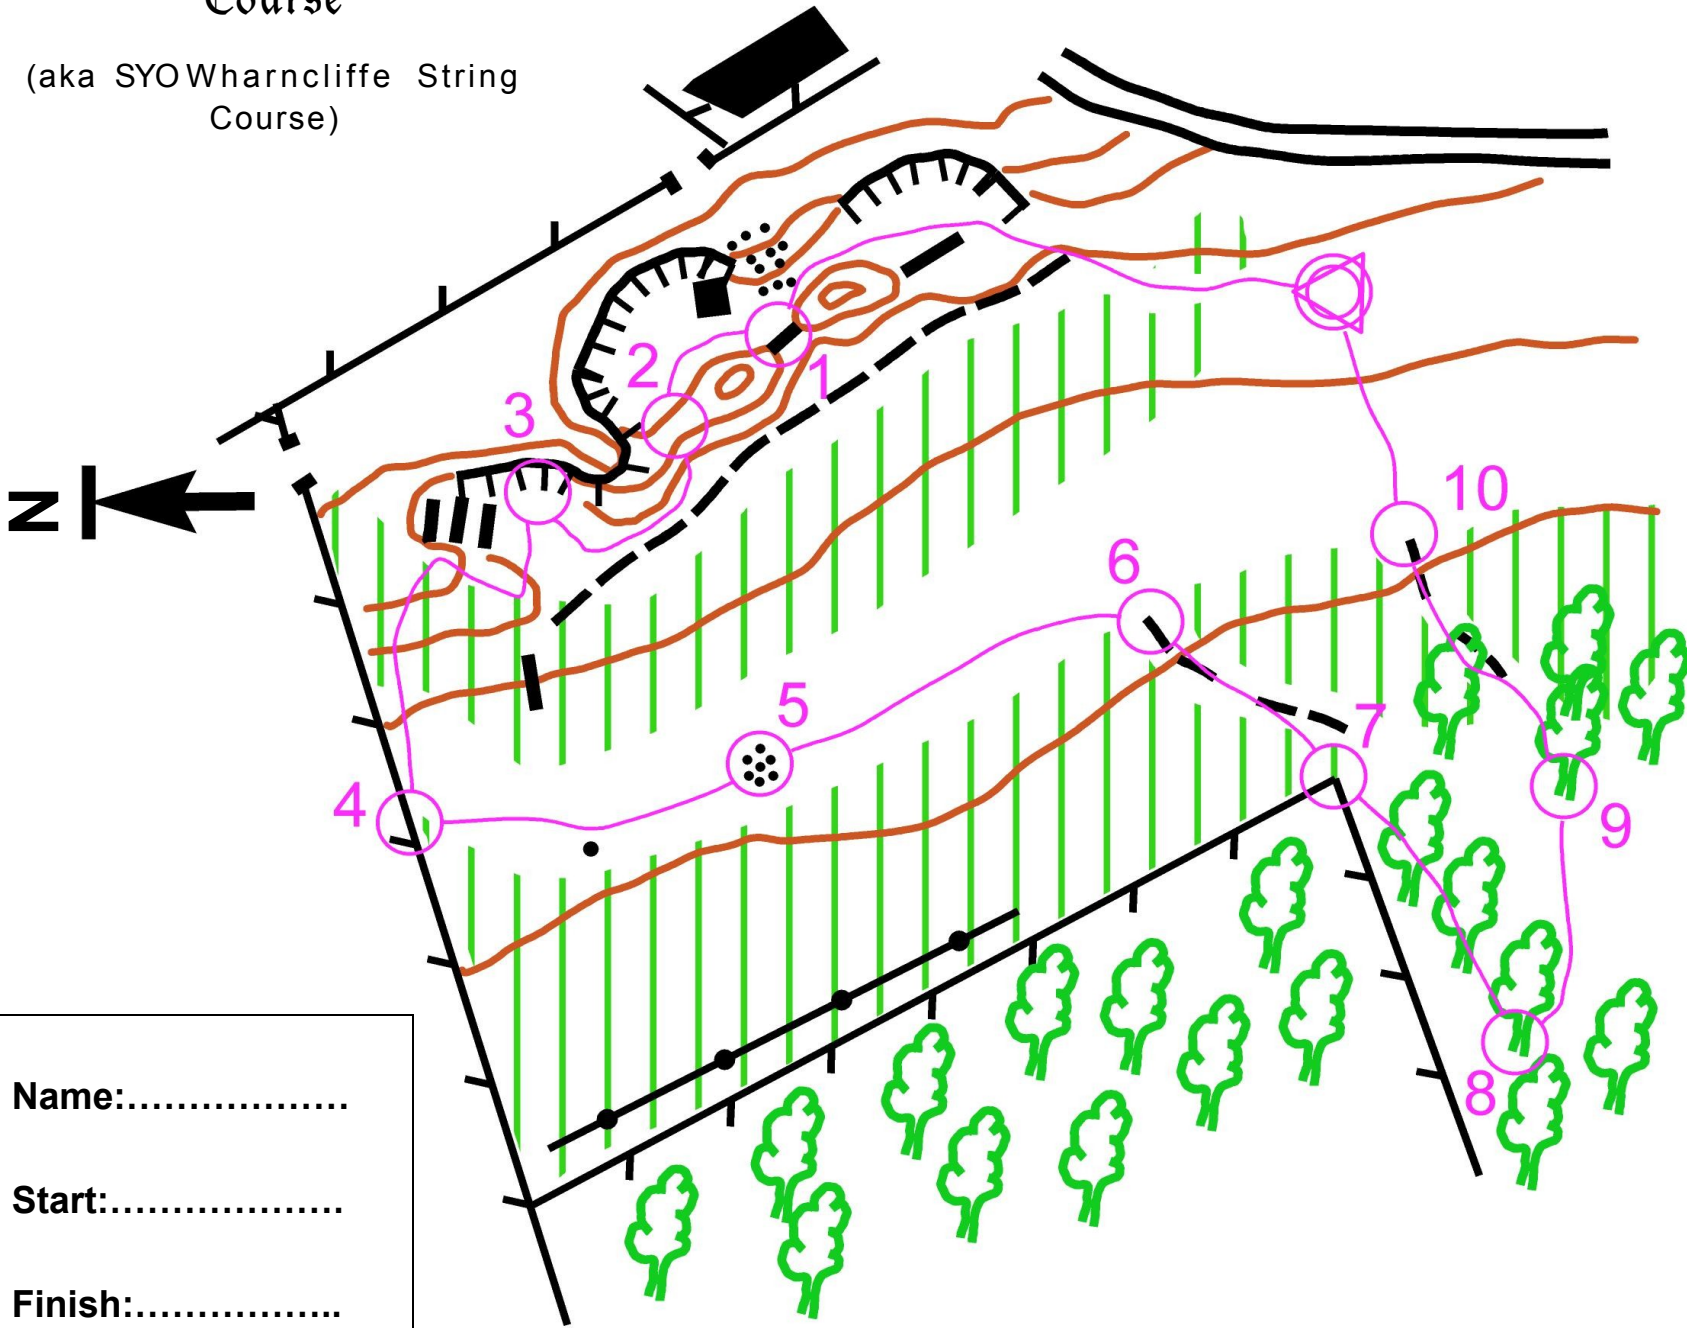

# Nearly Halloween String Course

(aka SYOWharncliffe String Course)

Name:.....

Start:.....

Finish:.....

Time:.....

1	
2	
3	
4	
5	
6	
7	
8	
9	
10	

Wizard's  
Wall

Cauldron  
Hill

Broomstick  
Crag

Wand  
Corner

Pumpkin  
Rock

Spider  
Track

Skeleton  
Corner

Ghostly  
Tree

Batty  
Branches

Witches  
Hat