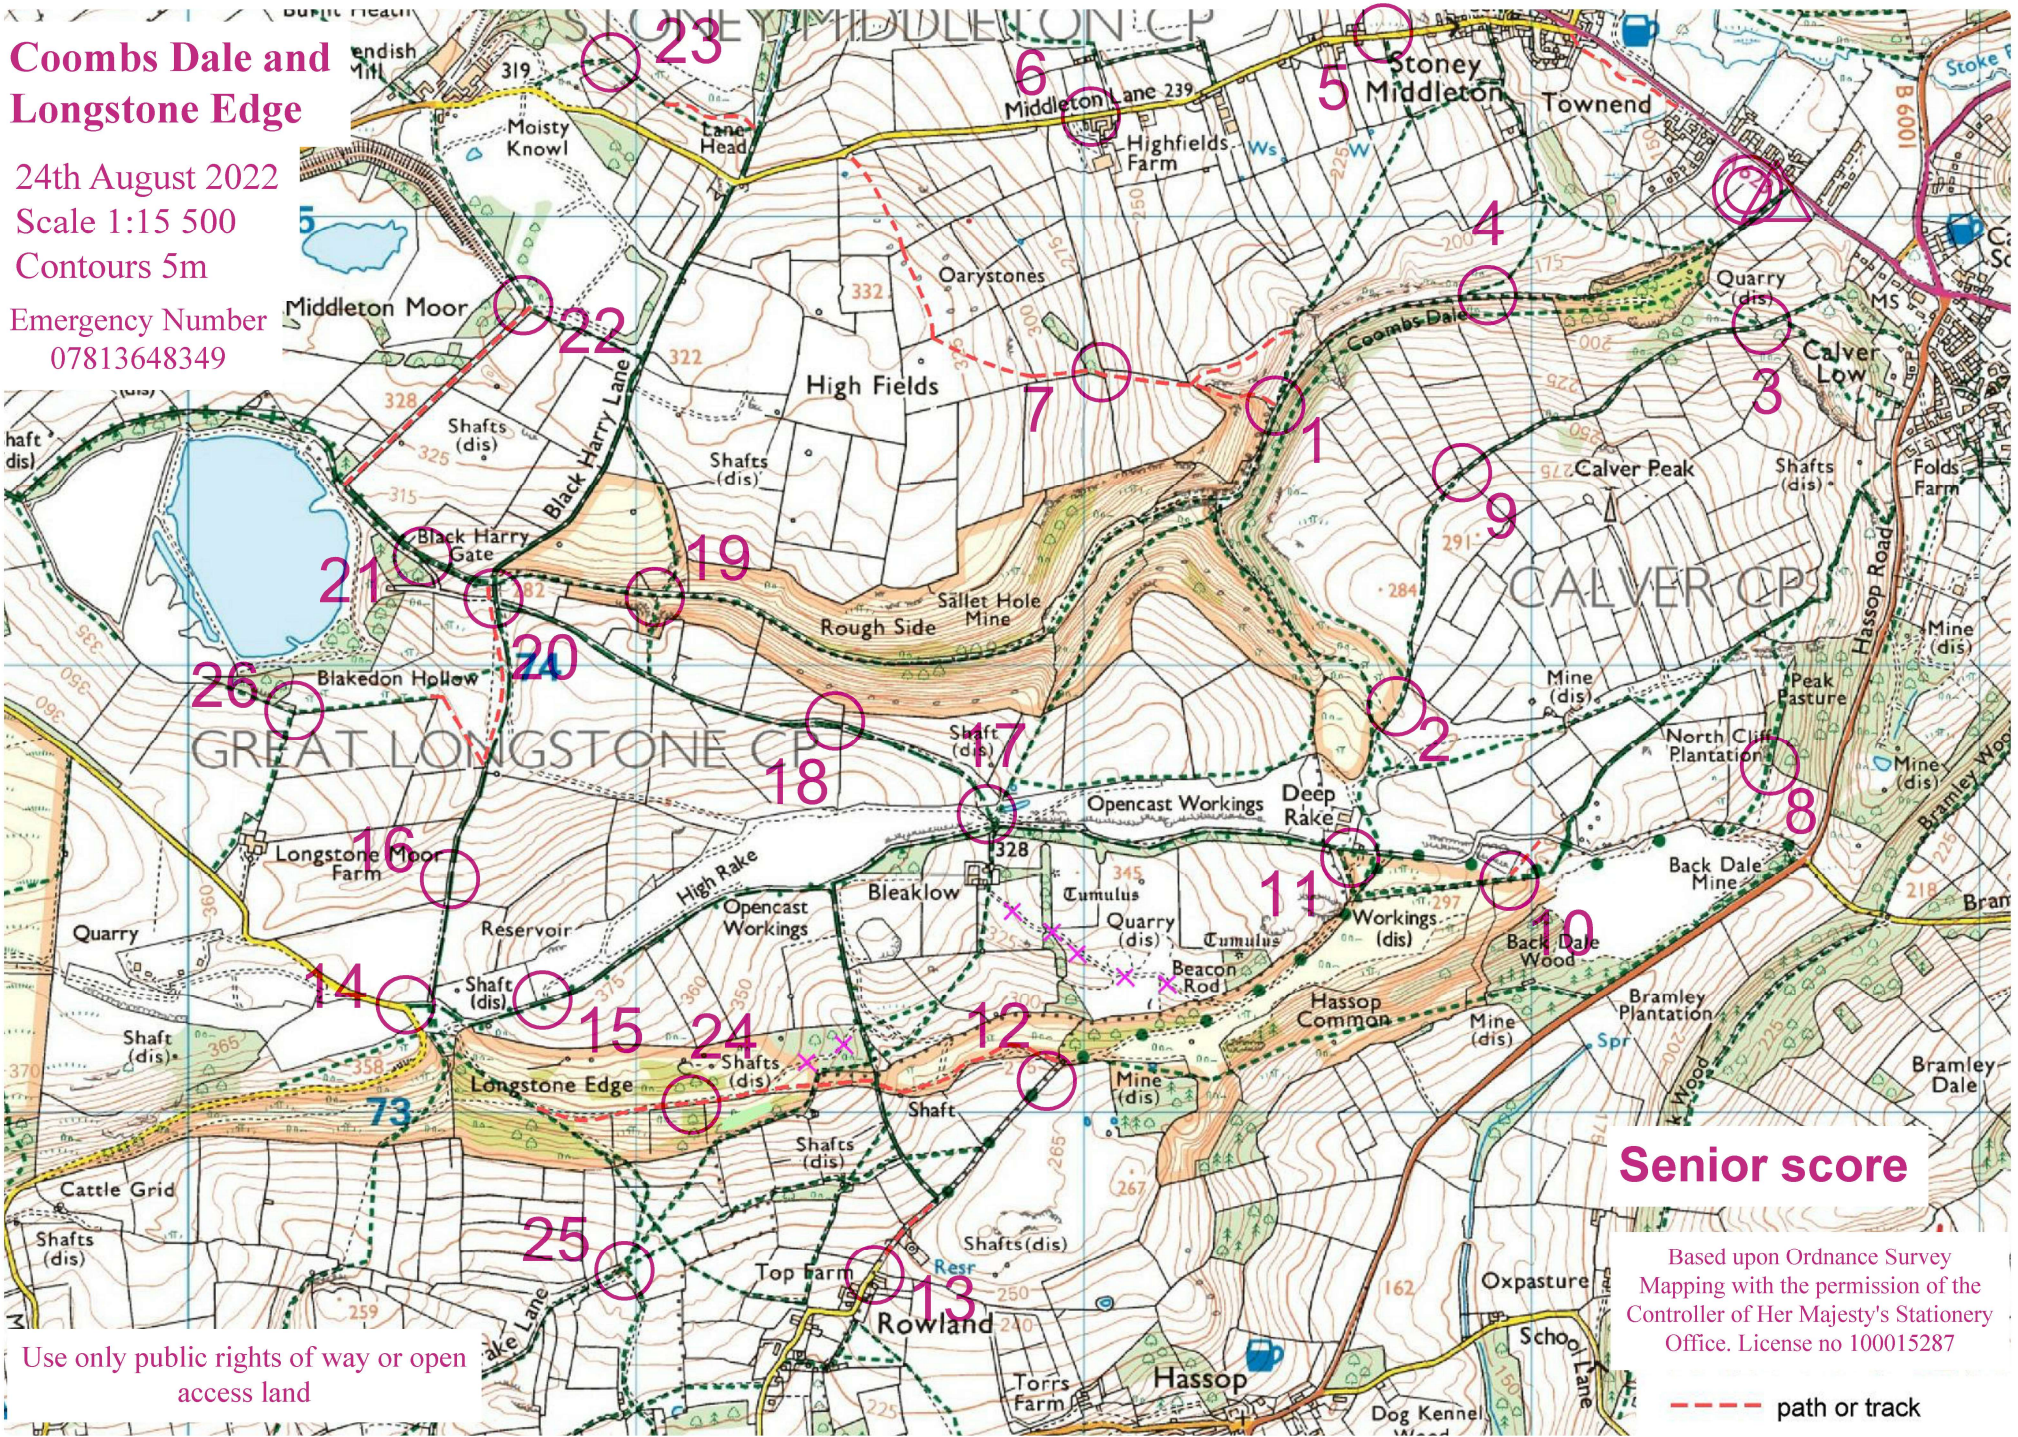

Coombs Dale and Longstone Edge

24th August 2022

Scale 1:15 500

Contours 5m

Emergency Number
07813648349

Senior score

Based upon Ordnance Survey Mapping with the permission of the Controller of Her Majesty's Stationery Office. License no 100015287

--- path or track

Use only public rights of way or open access land